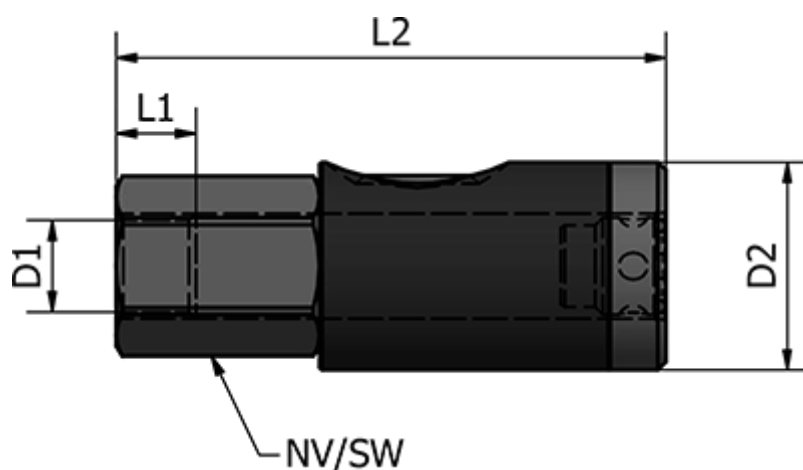

Data Sheet

Article number: 58624422D

Description: Safety coupling w. female G3/8
NW 7.2, w. pushbutton

Measures

D1	= G 3/8
D2 (mm)	= 26
L1 (mm)	= 10
L2 (mm)	= 75.5
SW (mm)	= 21
Weight (g)	= 121